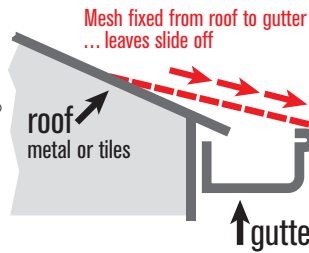

3 ADVANTAGES TO USING THE LEAF STOPPER GUTTER GUARD SYSTEM

1. Keeps leaves and pests out of your gutters and valleys.
2. Allows water in.
3. Reduces maintenance by allowing leaves to come off freely.

Leaf Stopper® provides the protection your gutters deserve!

**LEAF STOPPER®
GUTTER GUARD**

1. Leaf Stopper Carton
2. 500 mm Mesh Roll (Tile Roof)
3. 250 mm Mesh Roll (Corro & Deck Roof)
4. Saddle Clips (Coro Roof)
5. Saddle Clips (Deck Roof)
6. Trimets® (Fastens Mesh to Gutter Edge)
7. Screws

Our range of components vary depending on your kit type!

How it works

The LEAF STOPPER® system is the logical and practical solution to gutter and valley protection. It works by attaching one edge of the mesh to the front lip of the gutter, while the other edge passes over the first row of tiles and is secured under the second row. On metal roofs, purpose engineered saddles secure the mesh on the roof and valley edges.

Leaf Stopper® is designed using a special ski-slope system. Unlike conventional gutter guards that catch and hold leaves, Leaf Stopper® allows a greater chance for leaves to slide off naturally, meaning less maintenance.