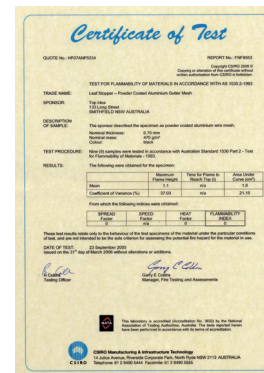

* Suits Trimdek®, Monoclad®, Superdek® and Trimclad® type of metal roofs.

Our 15 yr warranty and top CSIRO rating, makes Leaf Stopper® the outstanding gutter protection system.

- Extends gutter life
- Keeps pests out
- Range of colours
- Minimises gutter cleaning
- Ideal for rainwater tanks
- Maximum CSIRO fire rating
- Colorbond® compatible
- Suits most roof types
- Leaves simply blow away